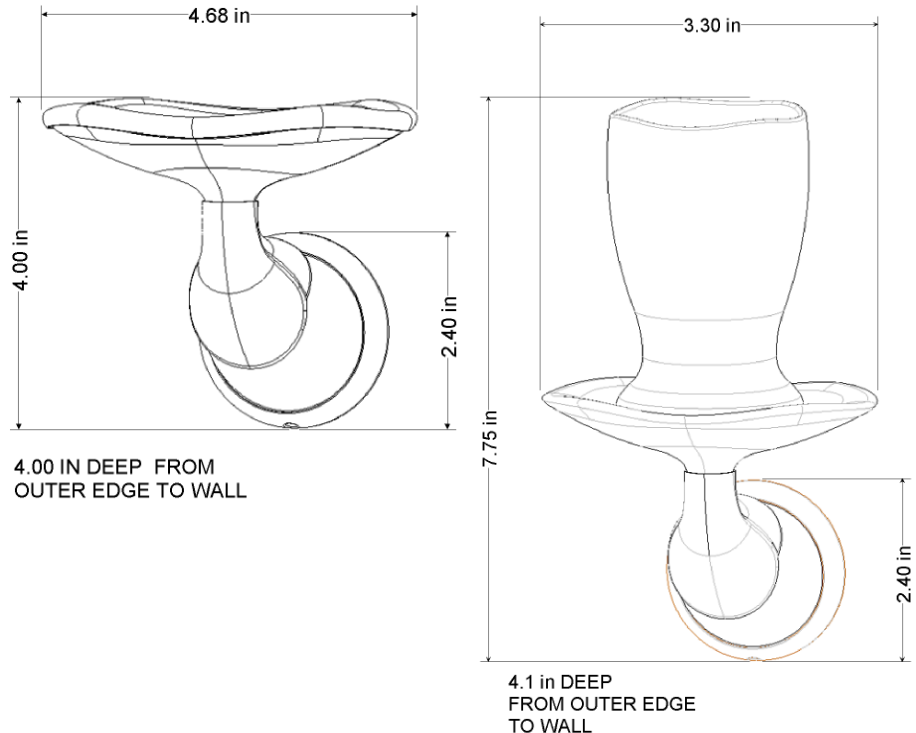

Asceri Technical Specification

Soap & Tumbler Holder YB8166 & YB8144

Stock Numbers:

- q **YB8166CH – Soap Holder**
Chrome Finish
- q **YB8144CH – Tumbler Holder**
Chrome Finish
- q **YB8166CP – Soap Holder**
Chrome & Polished Brass Finish
- q **YB8144CP – Tumbler Holder**
Chrome & Polished Brass Finish
- q **YB8166CPM – Soap Holder**
Chrome & Platinum Finish
- q **YB8144CPM – Tumbler Holder**
Chrome & Platinum Finish
- q **YB8166STV – Soap Holder**
Satine & Ivory Finish
- q **YB8144STV – Tumbler Holder**
Satine & Ivory Finish
- q **YB8166NLBL – Soap Holder**
Nickel & Matte Black Finish
- q **YB8144 NLBL – Tumbler Holder**
Nickel & Matte Black Finish
- q **YB8166CGPC – Soap Holder**
Classic Gold & Pebbled Cream Finish
- q **YB8144CGPC – Tumbler Holder**
Classic Gold & Pebbled Cream Finish

Materials:

Soap and Tumbler Holders are constructed of solid brass and finished in polished chrome (triple plated), combination of chrome and brass, or a variety of designer finishes with a lacquer coat for added protection. Soap dish cover is acrylic plastic. Tumbler cup is glass.

Dimensions:

Installation Instructions:

1. Mounting hardware is included in the package.
2. Position the assembled unit on the wall where desired.
3. Lightly mark the outline of each base.
4. Center a mounting bracket within each base outline.
5. Mark the hole locations of each mounting bracket.
6. Attach each mounting bracket to the wall, using the mounting bracket screws with the optional plastic wall anchors provided. Note: Mounting into wood studs or the use of toggle bolts is recommended whenever possible.
7. Mount each base on the corresponding mounting bracket. Check and make sure that the base set screw hole(s) are facing down. Assemble a setscrew to each base. Use the Allen wrench included in hardware kit to tighten each setscrew and secure the assembly to the mounting bracket(s).